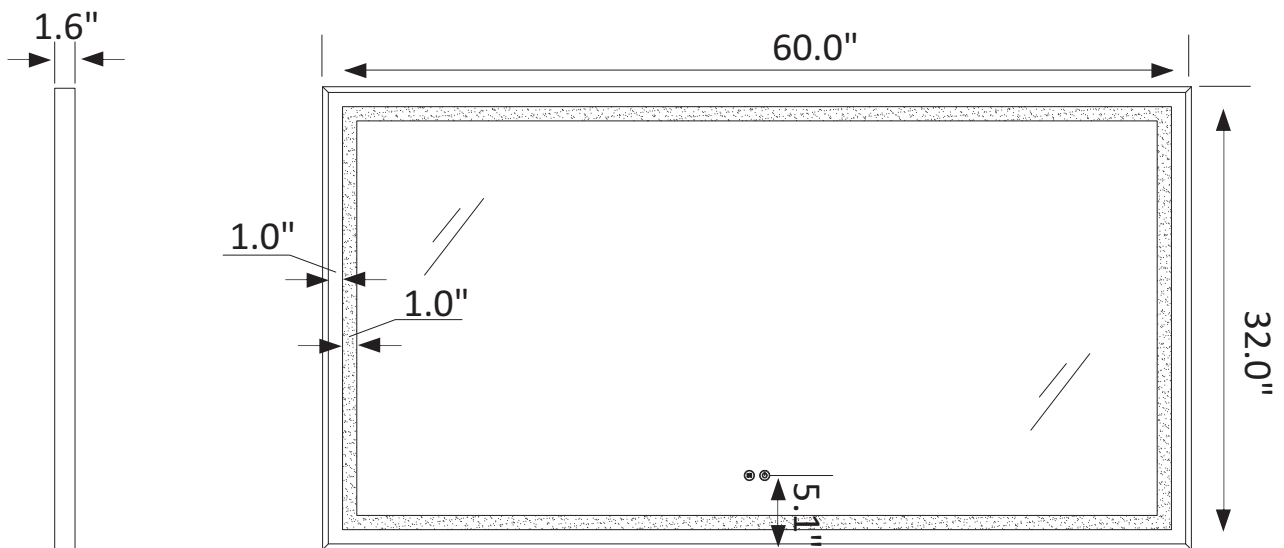

INSTALLATION SPECIFICATION

Model No.:	802560-LED-BG
Finish:	Brushed gold
Mount type:	Wall-mounted
Orientation:	Horizontal
Material:	Aluminum
Storage included:	No
Overall size:	60.0"W x 32.0"D x 1.6"H
Net weight:	39.2 lbs
Lens material:	5mm lens

Funes 60" Bathroom Mirror

All measurements are approximate. Measurements may vary +/- 1/2"

Aluminum section