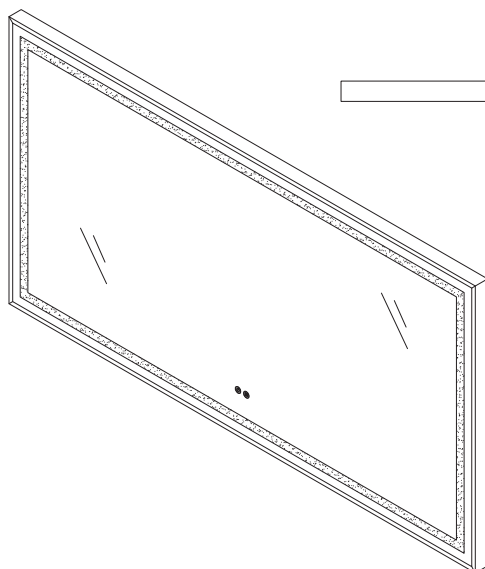

INSTALLATION SPECIFICATION

Model No.:	802560-LED-BG
Finish:	Brushed gold
Mount type:	Wall-mounted
Orientation:	Horizontal
Material:	Aluminum
Storage included:	No
Overall size:	60.0"W x 32.0"D x 1.6"H
Net weight:	39.2 lbs
Lens material:	5mm lens

Funes 60" Bathroom Mirror

All measurements are approximate. Measurements may vary +/- 1/2"

Aluminum section