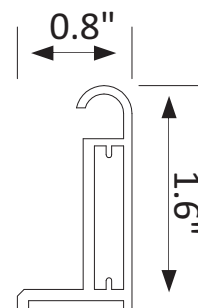

INSTALLATION SPECIFICATION

Model No.:	802560-LED-BG
Finish:	Brushed gold
Mount type:	Wall-mounted
Orientation:	Horizontal
Material:	Aluminum
Storage included:	No
Overall size:	60.0"W x 32.0"D x 1.6"H
Net weight:	39.2 lbs
Lens material:	5mm lens

Funes 60" Bathroom Mirror

All measurements are approximate. Measurements may vary +/- 1/2"

Aluminum section